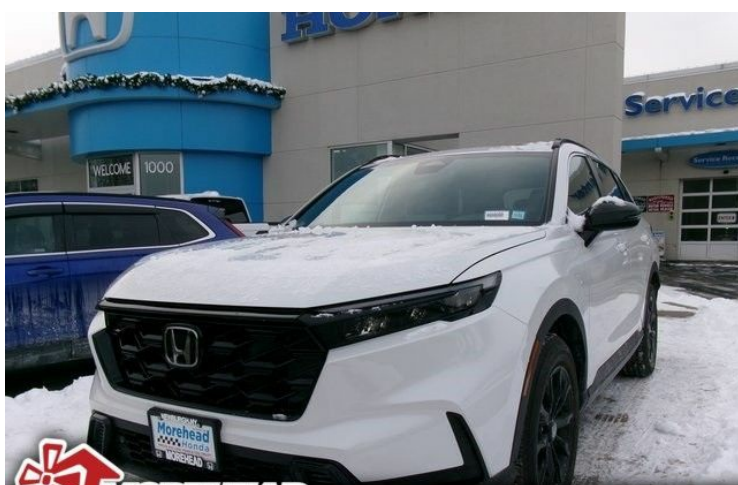

2025 Honda CR-V \$39,995

Dealer Information

To get more details or set up a test drive this vehicle

Call us now:(845) 562-3800 5247 Rte 9W Newburgh, New York 12550

**(877) 888-6175**

- Stock #:17747MN
- VIN:7FARS6H80SE014102
- Mileage:5191
- Location:Newburgh, New York 12550
- Body Style:SUV
- Int.Color:
- Ext.Color:White
- Transmission:Automatic
- Engine:2.0L I4 DOHC 16V

**Dealer Comments**

Recent Arrival!<br><br>2.0L I4 DOHC 16V.<br><br>The Morehead Auto Group utilizes a market based pricing philosophy when marketing our pre-owned inventory on-line. We do not subscribe to a static 'book value' for a given vehicle. Instead we use the market, taking account of supply and demand, to make sure our prices are as competitive as any for our locality. We Get It Morehead Honda.<br><br>CARFAX One-Owner.<br><br>2025 Honda CR-V Hybrid<br>Morehead Honda is all ways on the lookout for Quality pre-owned Vehicles for our inventory. We offer Top dollars for your vehicle. Call or stop by Today 1000 auto park place Newburgh NY.